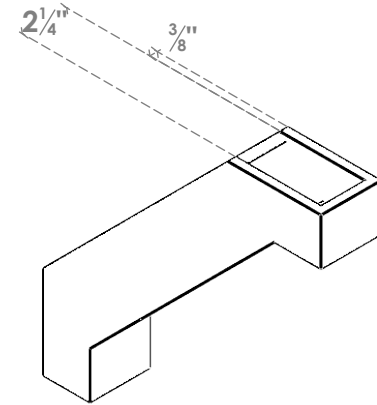

ITEM NUMBER: BRCPO030X14000X14000BUR

3"W X 14"D X 14"H BURLINGTON ARCHITECTURAL GRADE PVC OPEN BRACE

SIDE PROFILE

FRONT PROFILE

ISOMETRIC

EKENA MILLWORK
2300 WEST MAIN ST.
CLARKSVILLE, TX 75426
TOLL FREE: 866-607-0453
WWW.EKENAMILLWORK.COM