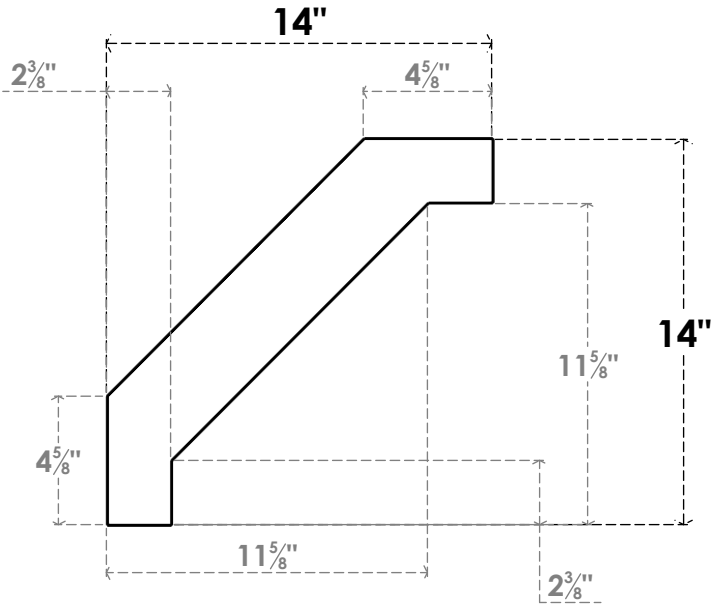

ITEM NUMBER: BRCPO030X14000X14000BUR

3"W X 14"D X 14"H BURLINGTON ARCHITECTURAL GRADE PVC OPEN BRACE

SIDE PROFILE

FRONT PROFILE

ISOMETRIC

EKENA MILLWORK
2300 WEST MAIN ST.
CLARKSVILLE, TX 75426
TOLL FREE: 866-607-0453
WWW.EKENAMILLWORK.COM