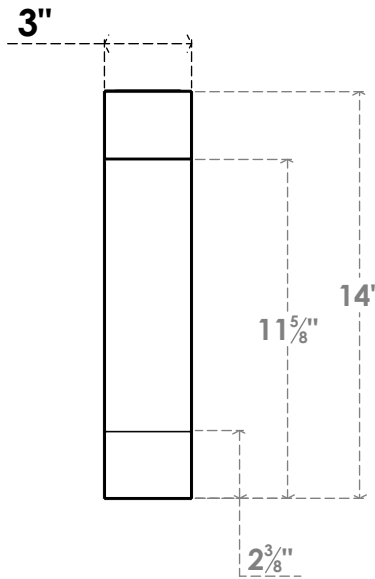

ITEM NUMBER: BRCPO030X14000X14000BUR

3"W X 14"D X 14"H BURLINGTON ARCHITECTURAL GRADE PVC OPEN BRACE

SIDE PROFILE

FRONT PROFILE

ISOMETRIC

EKENA MILLWORK
2300 WEST MAIN ST.
CLARKSVILLE, TX 75426
TOLL FREE: 866-607-0453
WWW.EKENAMILLWORK.COM

NOTES

1. INSTALLATION TO BE COMPLETED IN ACCORDANCE WITH MANUFACTURER'S SPECIFICATIONS.
2. DRAWING MAY NOT BE TO SCALE
3. THIS DRAWING IS INTENDED FOR DESIGN AND PLANNING PURPOSES ONLY.
4. ALL INFORMATION CONTAINED HEREIN WAS CURRENT AT THE TIME OF DEVELOPMENT BUT MUST BE REVIEWED AND APPROVED BY THE PRODUCT MANUFACTURER TO BE CONSIDERED ACCURATE.
5. ARCHITECTURAL GRADE PVC PRODUCTS ARE MADE FROM EXPANDED CELLULAR PVC AND COME NATURALLY WHITE BUT MAY BE PAINTED